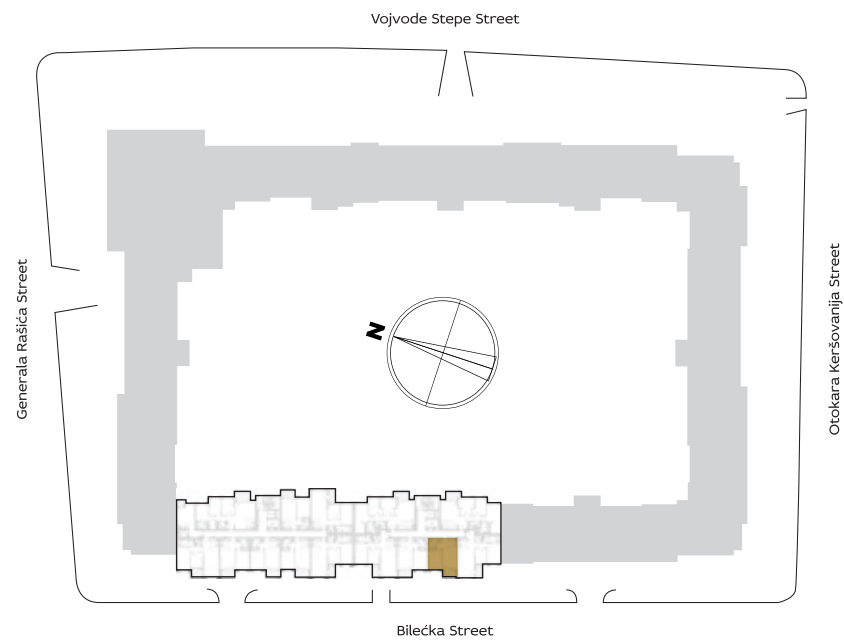

ORIENTATION OF THE APARTMENT WITHIN THE COMPLEX

3D IMAGE VIEW

BUILDING

9

One bedroom

I 9.03

II 9.09

III 9.15

IV 9.21

V 9.27

VI 9.33

PREMISES	9.03 / 9.09 9.15 / 9.21	9.27 / 9.33
1 ENTRANCE	4.35 m ²	4.35 m ²
2 LIVING ROOM WITH DINING AREA	17.18 m ²	17.18 m ²
3 KITCHEN	3.87 m ²	3.87 m ²
4 BATHROOM	5.02 m ²	5.02 m ²
5 BEDROOM	13.50 m ²	13.64 m ²
NET APARTMENT WITHOUT BALCONY	43.92 m²	44.06 m²
T1 BALCONY	4.09 m ²	4.09 m ²
TOTAL APARTMENT	48.01 m²	48.15 m²

APARTMENT LAYOUT